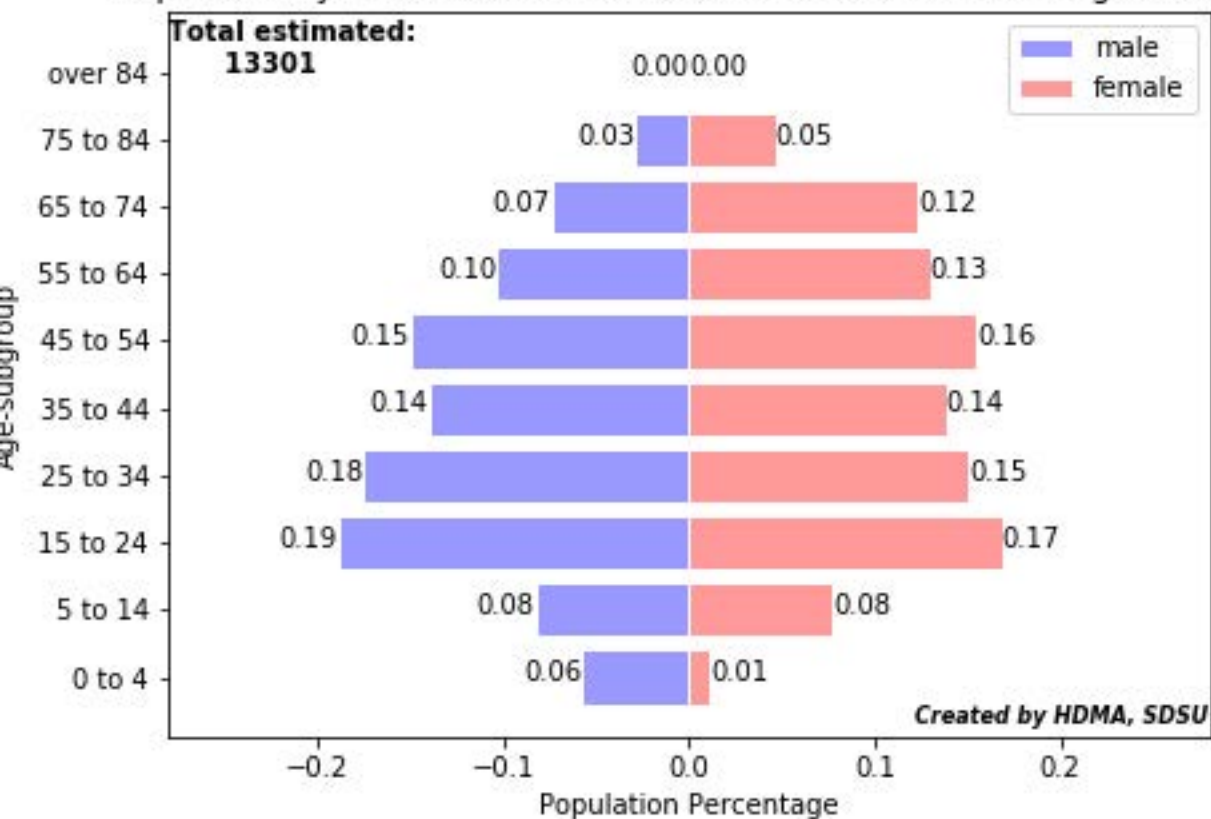

Population Pyramid of Hispanic & Latino in San Diego in 2019

Population Pyramid of White (Hispanic excluded) in San Diego in 2019

Population Pyramid of African American in San Diego in 2019

**Total estimated:
164475**

Created by HDMA, SDSU

Population Pyramid of Asian in San Diego in 2019

Population Pyramid of American Indian in San Diego in 2019

Population Pyramid of Hawaiian & Pacific Islander in San Diego in 2019

Population Pyramid of Two or More Races in San Diego in 2019