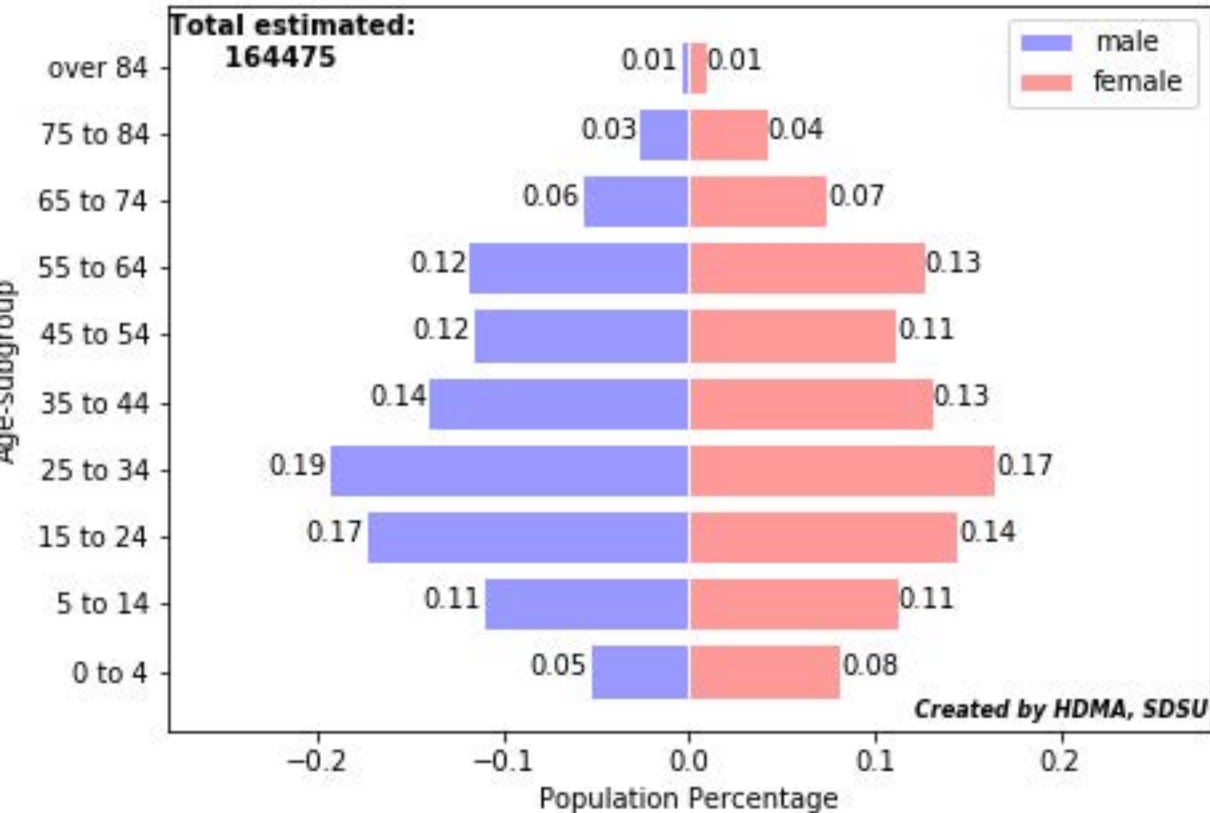

Population Pyramid of Hispanic & Latino in San Diego in 2019

Population Pyramid of White (Hispanic excluded) in San Diego in 2019

Population Pyramid of African American in San Diego in 2019

**Total estimated:
164475**

Created by HDMA, SDSU

Population Pyramid of Asian in San Diego in 2019

Population Pyramid of American Indian in San Diego in 2019

Population Pyramid of Hawaiian & Pacific Islander in San Diego in 2019

Population Pyramid of Two or More Races in San Diego in 2019