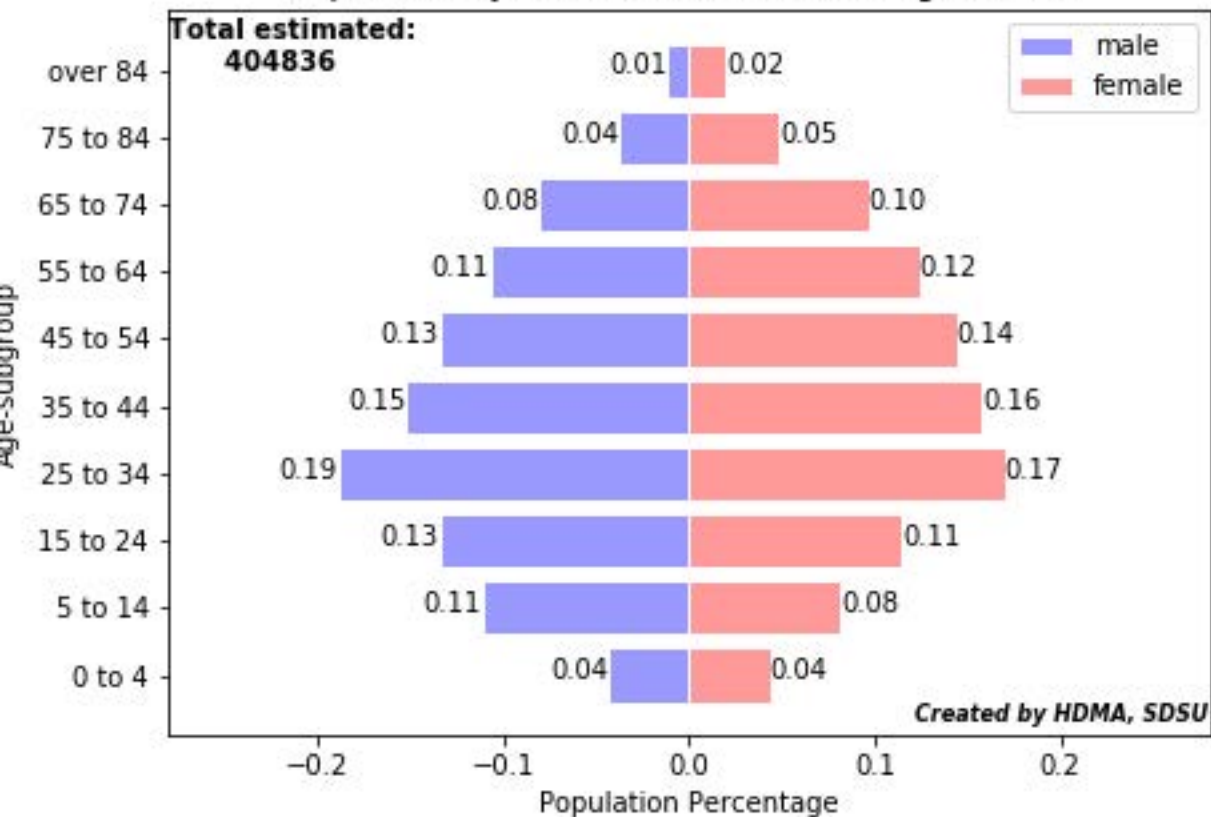

Population Pyramid of Hispanic & Latino in San Diego in 2019

Population Pyramid of White (Hispanic excluded) in San Diego in 2019

Population Pyramid of African American in San Diego in 2019

**Total estimated:
164475**

Created by HDMA, SDSU

Population Pyramid of Asian in San Diego in 2019

Population Pyramid of American Indian in San Diego in 2019

Population Pyramid of Hawaiian & Pacific Islander in San Diego in 2019

Population Pyramid of Two or More Races in San Diego in 2019