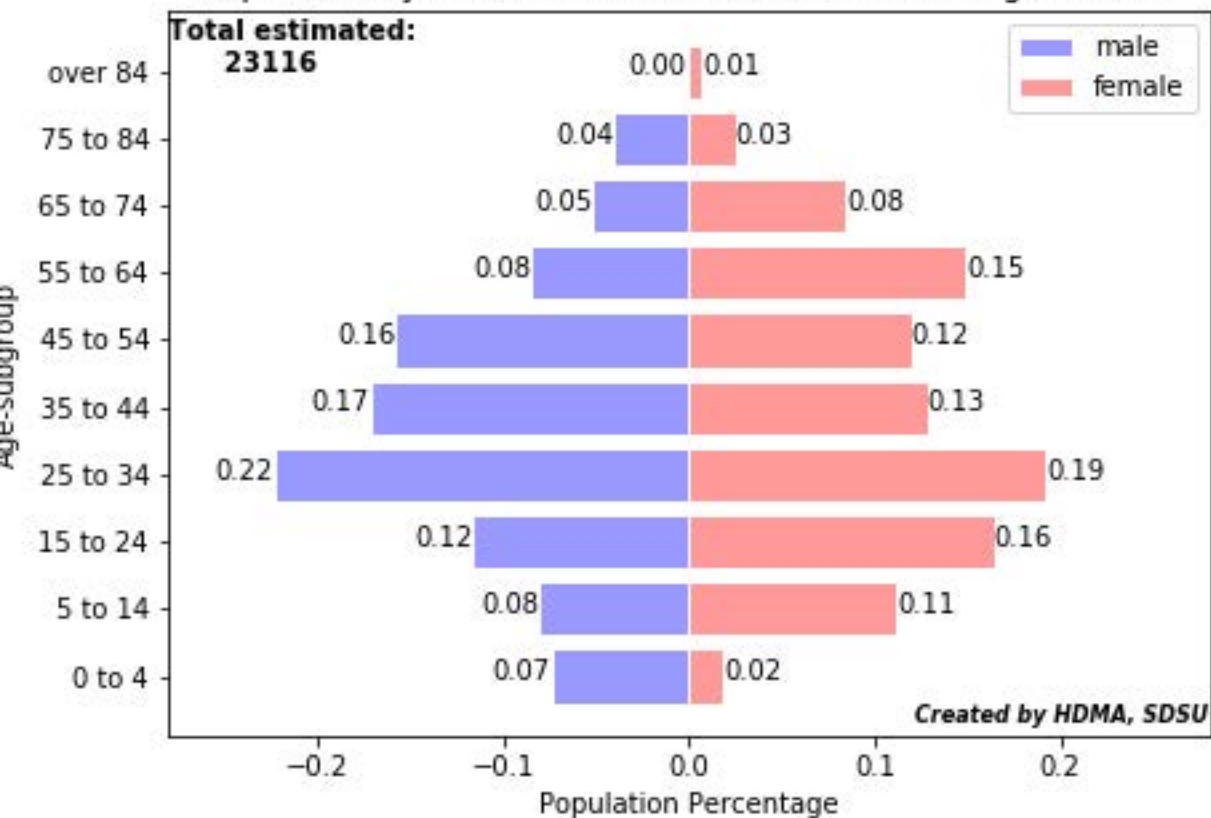

Population Pyramid of Hispanic & Latino in San Diego in 2019

Population Pyramid of White (Hispanic excluded) in San Diego in 2019

Population Pyramid of African American in San Diego in 2019

**Total estimated:
164475**

Created by HDMA, SDSU

Population Pyramid of Asian in San Diego in 2019

Population Pyramid of American Indian in San Diego in 2019

Population Pyramid of Hawaiian & Pacific Islander in San Diego in 2019

Population Pyramid of Two or More Races in San Diego in 2019