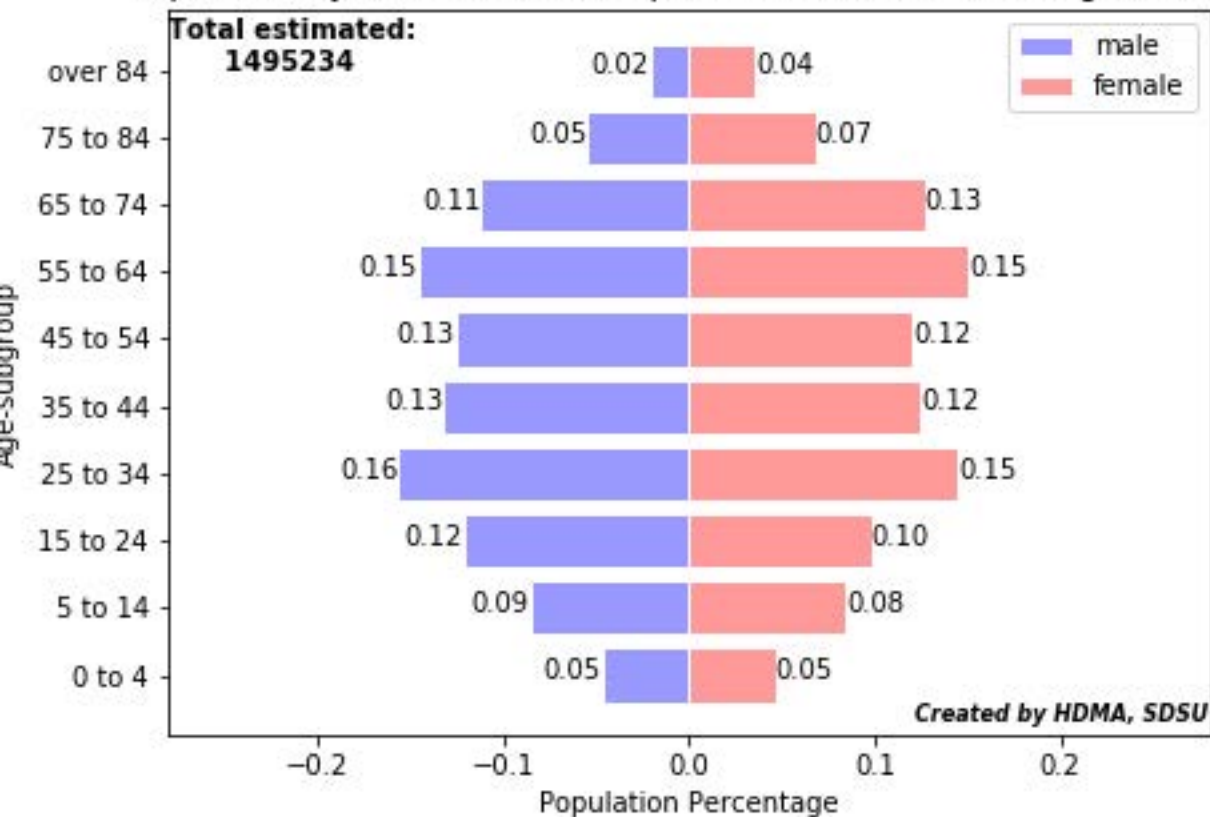

Population Pyramid of Hispanic & Latino in San Diego in 2019

Population Pyramid of White (Hispanic excluded) in San Diego in 2019

Population Pyramid of African American in San Diego in 2019

**Total estimated:
164475**

Created by HDMA, SDSU

Population Pyramid of Asian in San Diego in 2019

Population Pyramid of American Indian in San Diego in 2019

Population Pyramid of Hawaiian & Pacific Islander in San Diego in 2019

Population Pyramid of Two or More Races in San Diego in 2019