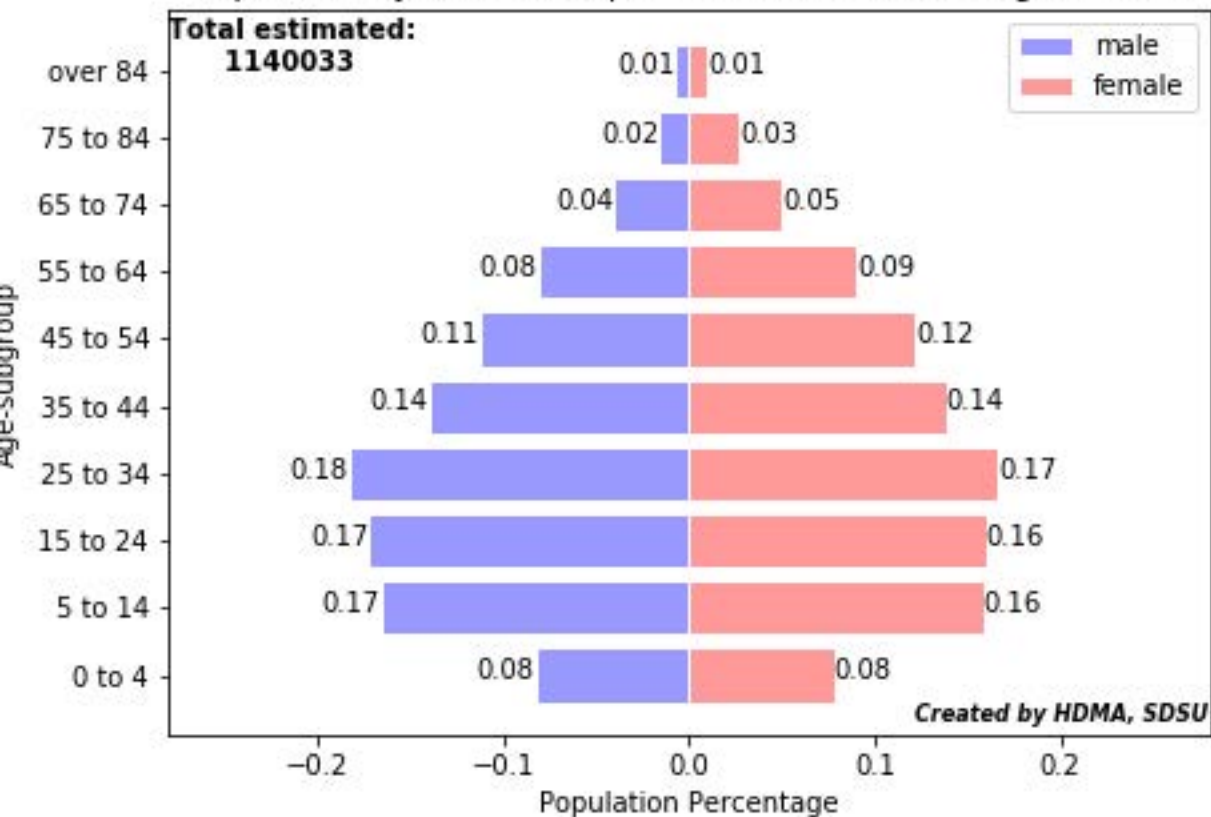

Population Pyramid of Hispanic & Latino in San Diego in 2019

Population Pyramid of White (Hispanic excluded) in San Diego in 2019

Population Pyramid of African American in San Diego in 2019

**Total estimated:
164475**

Created by HDMA, SDSU

Population Pyramid of Asian in San Diego in 2019

Population Pyramid of American Indian in San Diego in 2019

Population Pyramid of Hawaiian & Pacific Islander in San Diego in 2019

Population Pyramid of Two or More Races in San Diego in 2019